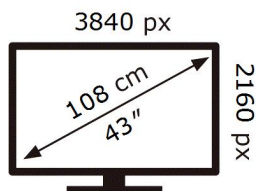

ENERG

SAMSUNG

UE43TU8500U

83 kWh/1000h

ABCDEF **G**

HDR

89 kWh/1000h

2019/2013