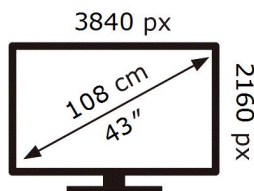

ENERG

SAMSUNG

UE43TU8505U

83 kWh/1000h

ABCDEF **G**

HDR

89 kWh/1000h

2019/2013