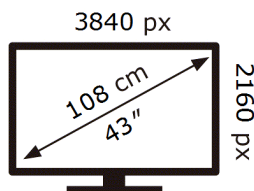

ENERG

Samsung

UE43U7000HK

51 kWh/1000h

ABCDEF **G**

99 kWh/1000h

2019/2013