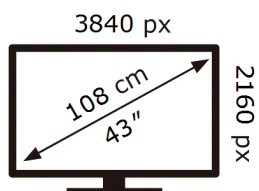

# ENERG

Samsung

UE43U8000HK

**51** kWh/1000h

ABCDEF **G**

**HDR**

**99** kWh/1000h

2019/2013