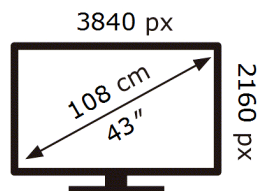

ENERG ⚡

Samsung

UE43U8070HU

51 kWh/1000h

ABCDEF **G**

99 kWh/1000h

2019/2013