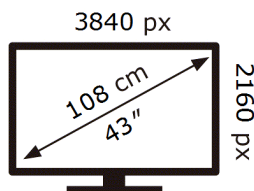

ENERG ⚡

Samsung

UE43U8072HU

51 kWh/1000h

ABCDEF **G**

99 kWh/1000h

2019/2013