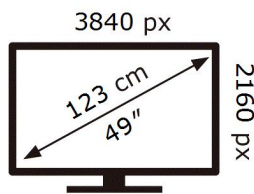

ENERG 

SAMSUNG

UE49RU7302K

110 kWh/1000h

ABCDEF **G**

125 kWh/1000h

2019/2013