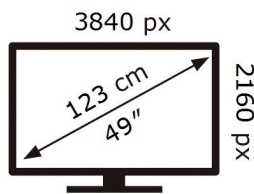

ENERG

SAMSUNG

UE49RU7305K

110 kWh/1000h

ABCDEF **G**

HDR

125 kWh/1000h

2019/2013