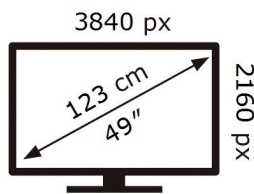

ENERG

SAMSUNG

UE49RU7372U

110 kWh/1000h

ABCDEF **G**

125 kWh/1000h

2019/2013