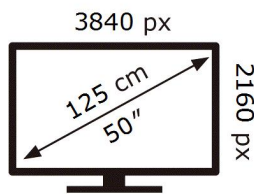

ENERG

SAMSUNG

UE50AU7090U

71 kWh/1000h

ABCDEF **G**

HDR

96 kWh/1000h

2019/2013