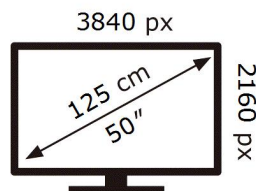

ENERG 

SAMSUNG

UE50AU7170U

87 kWh/1000h

ABCDEF **G**

120 kWh/1000h

2019/2013