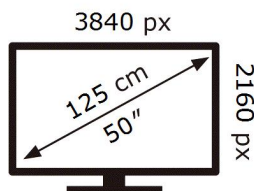

ENERG 

SAMSUNG

UE50AU9010K

89 kWh/1000h

ABCDEF **G**

120 kWh/1000h

2019/2013