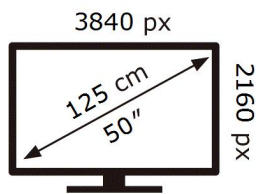

ENERG

SAMSUNG

UE50BU8510K

78 kWh/1000h

ABCDEF **G**

HDR

110 kWh/1000h

2019/2013