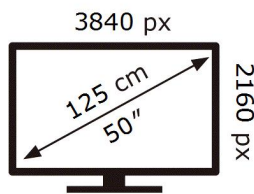

ENERG

SAMSUNG

UE50CU8500K

71 kWh/1000h

ABCDEF **G**

124 kWh/1000h

2019/2013