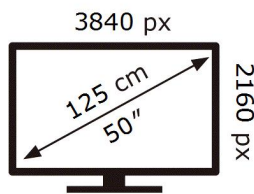

ENERG

SAMSUNG

UE50CU8510K

71 kWh/1000h

ABCDEF **G**

124 kWh/1000h

2019/2013