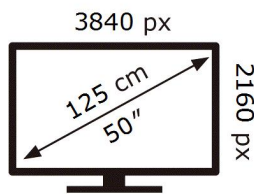

ENERG 

SAMSUNG

UE50DU7100K

70 kWh/1000h

ABCDEF **G**

105 kWh/1000h

2019/2013