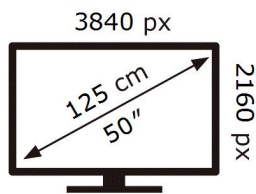

ENERG 

SAMSUNG

UE50DU8570U

70 kWh/1000h

ABCDEF **G**

HDR

110 kWh/1000h

2019/2013