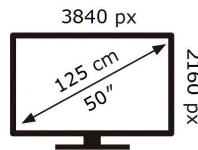

ENERGY

SAMSUNG

UE50TU7000U

87 kWh/1000h

ABCDEF **G**

131 kWh/1000h

2019/2013