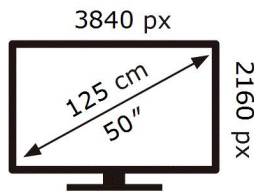

ENERG

SAMSUNG

UE50TU7002K

109 kWh/1000h

ABCDEF **G**

131 kWh/1000h

2019/2013