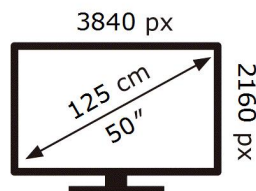

ENERG

SAMSUNG

UE50TU8070U

109 kWh/1000h

ABCDEF **G**

HDR

127 kWh/1000h

2019/2013