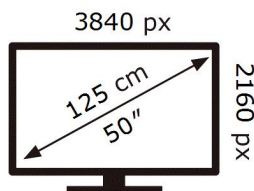

ENERG

SAMSUNG

UE50TU8070U

109 kWh/1000h

ABCDEF **G**

127 kWh/1000h

2019/2013