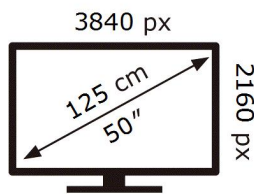

ENERG ⚡

SAMSUNG

UE50TU8072U

109 kWh/1000h

ABCDEF **G**

HDR

127 kWh/1000h

2019/2013