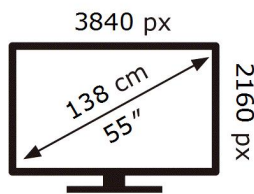

ENERG

SAMSUNG

UE55AU7170U

101 kWh/1000h

ABCDEF **G**

130 kWh/1000h

2019/2013