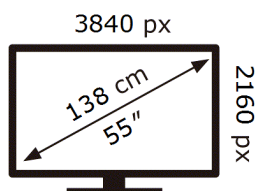

ENERG 

SAMSUNG

UE55AU7200U

101 kWh/1000h

ABCDEF **G**

130 kWh/1000h

2019/2013