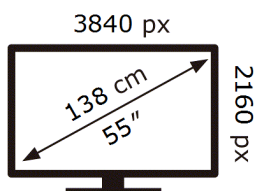

ENERG

SAMSUNG

UE55AU8000U

103 kWh/1000h

ABCDEF **G**

125 kWh/1000h

2019/2013