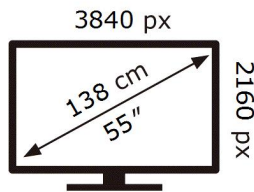

ENERG

SAMSUNG

UE55AU8005K

103 kWh/1000h

ABCDEF **G**

HDR

125 kWh/1000h

2019/2013