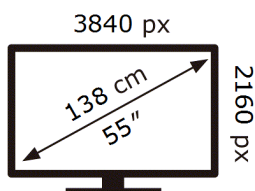

ENERG

SAMSUNG

UE55BU8000U

93 kWh/1000h

ABCDEF **G**

130 kWh/1000h

2019/2013