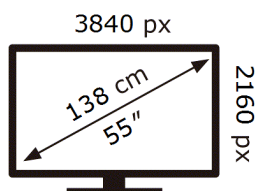

# ENERG

SAMSUNG

UE55CU8100U

**81** kWh/1000h

ABCDEF **G**

**130** kWh/1000h

2019/2013