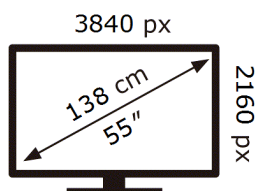

# ENERG

SAMSUNG

UE55CU8500U

**81** kWh/1000h

ABCDEF **G**

**130** kWh/1000h

2019/2013