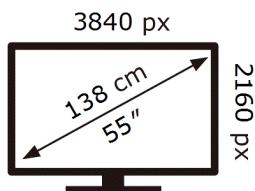

# ENERG

SAMSUNG

UE55DU7000U

**80** kWh/1000h

ABCDEF **G**

**121** kWh/1000h

2019/2013