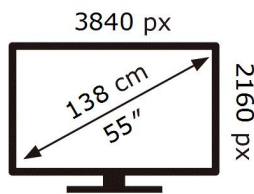

ENERG

SAMSUNG

UE55DU7100K

80 kWh/1000h

ABCDEF **G**

121 kWh/1000h

2019/2013