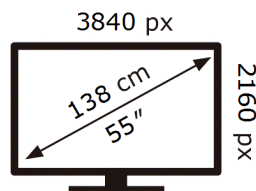

**ENERG** ⚡

Samsung

UE55DU7190U

**80** kWh/1000h

ABCDEF **G**

**121** kWh/1000h

2019/2013