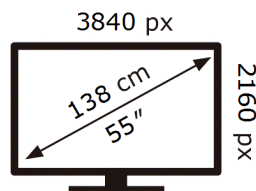

ENERG ⚡

Samsung

UE55DU8070U

80 kWh/1000h

ABCDEF **G**

120 kWh/1000h

2019/2013