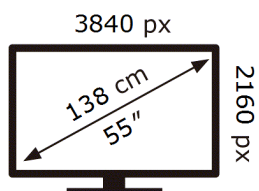

ENERG

Samsung

UE55M1EHAU

77 kWh/1000h

ABCDEF **G**

110 kWh/1000h

2019/2013