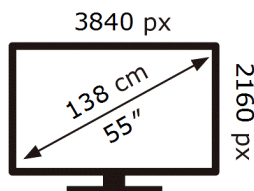

ENERG

Samsung

UE55M74HAU

77 kWh/1000h

ABCDEF **G**

110 kWh/1000h

2019/2013