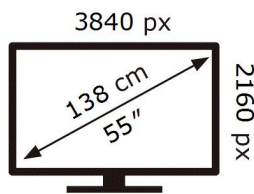

ENERG 

SAMSUNG

UE55TU8505U

101 kWh/1000h

ABCDEF **G**

106 kWh/1000h

2019/2013