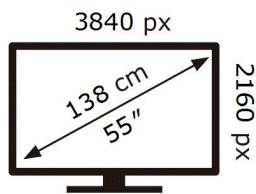

ENERG

SAMSUNG

UE55TU8506U

101 kWh/1000h

ABCDEF **G**

106 kWh/1000h

2019/2013