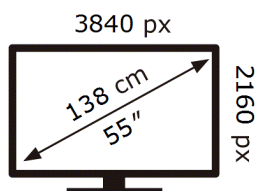

ENERG

Samsung

UE55U8020FU

79 kWh/1000h

ABCDEF **G**

118 kWh/1000h

2019/2013