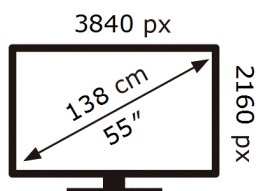

ENERG

Samsung

UE55U8092HU

77 kWh/1000h

ABCDEF **G**

120 kWh/1000h

2019/2013