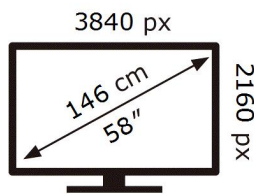

ENERG

SAMSUNG

UE58AU7100K

112 kWh/1000h

ABCDEF **G**

130 kWh/1000h

2019/2013