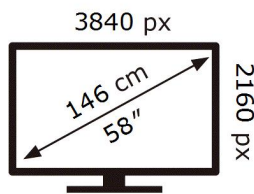

ENERG

SAMSUNG

UE58AU7110K

112 kWh/1000h

ABCDEF **G**

130 kWh/1000h

2019/2013