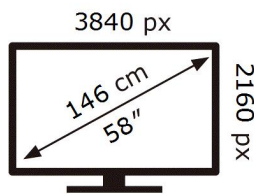

ENERG 

SAMSUNG

UE58AU7175U

112 kWh/1000h

ABCDEF **G**

130 kWh/1000h

2019/2013