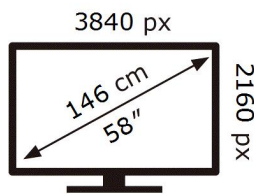

ENERG

SAMSUNG

UE58TU7102K

112 kWh/1000h

ABCDEF **G**

HDR

160 kWh/1000h

2019/2013