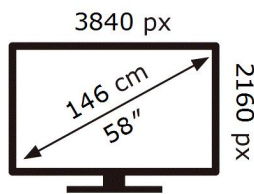

ENERG

SAMSUNG

UE58TU7190U

112 kWh/1000h

ABCDEF **G**

HDR

160 kWh/1000h

2019/2013