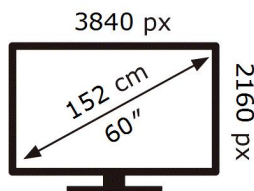

ENERG

SAMSUNG

UE60AU8075U

121 kWh/1000h

ABCDEF **G**

172 kWh/1000h

2019/2013