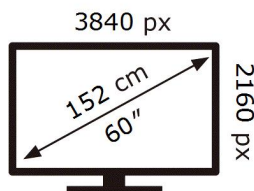

ENERG

SAMSUNG

UE60BU8000K

110 kWh/1000h

ABCDEF **G**

HDR

172 kWh/1000h

2019/2013