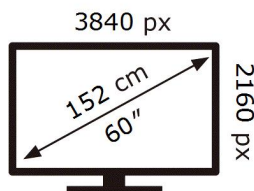

ENERG

SAMSUNG

UE60BU8000K

110 kWh/1000h

ABCDEF **G**

172 kWh/1000h

2019/2013