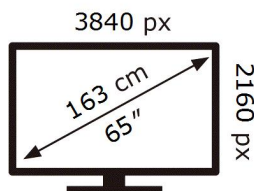

ENERG 

SAMSUNG

UE65AU7000U

135 kWh/1000h

ABCDEF **G**

181 kWh/1000h

2019/2013