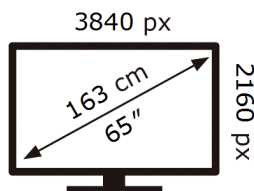

ENERG ⚡

SAMSUNG

UE65AU8000U

137 kWh/1000h

ABCDEF **G**

176 kWh/1000h

2019/2013