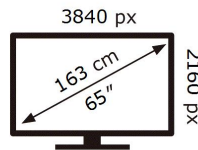

ENERGY

SAMSUNG

UE65AU8000U

137 kWh/1000h

ABCDEF **G**

176 kWh/1000h

2019/2013