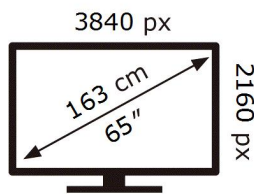

ENERG

SAMSUNG

UE65AU8075U

137 kWh/1000h

ABCDEF **G**

HDR

176 kWh/1000h

2019/2013